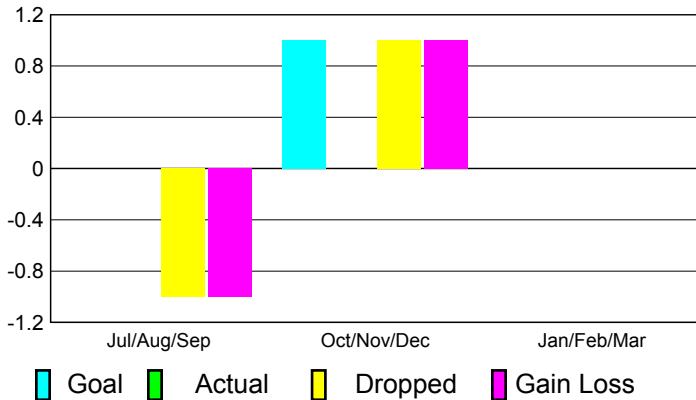

2010-2011 GMT Reports for District (or Undistricted) **District 300B2**

GMT: PEI-JEN CHEN

Location: M.D. 300 Taiwan

GMT CA: 5

CLUBS

Club Results
2010-2011

Clubs
2009-2010

Month	New Club Goal	Actual New Clubs	Actual Dropped Clubs	Gain/Loss of Clubs	Gain/Loss of Clubs
Jul/Aug/Sep	0	0	-1	-1	0
Oct/Nov/Dec	1	0	1	1	0
Jan/Feb/Mar	0	0	0	0	0
Totals	1	0	0	0	0

Club Results 2010-2011

Goal, New, Dropped, Gain/Loss

Comparison of Club Gain/Loss

Current Year Compared to the Previous Year

YTD Status Quo Clubs 2010-2011

Status Quo Clubs Compared to Status Quo Members

MEMBERSHIP