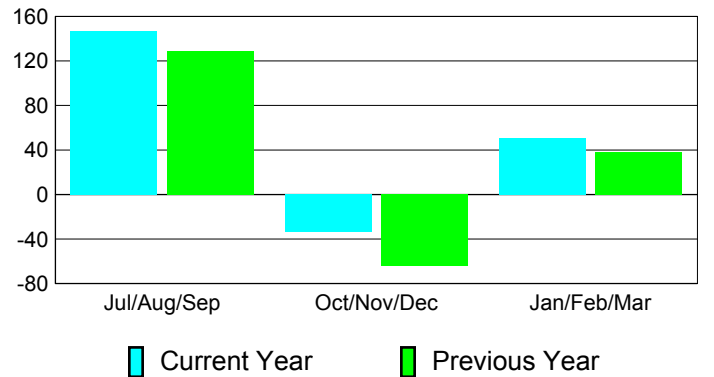

Membership Results
2010-2011

Membership
2009-2010

Month	Net Memb Goal	Actual New Memb	Actual Dropped Memb	Gain/Loss of Memb	Gain/Loss of Memb
Jul/Aug/Sep	93	175	-28	147	129
Oct/Nov/Dec	41	38	-72	-34	-64
Jan/Feb/Mar	12	63	-12	51	38
Totals	146	276	-112	164	103

Membership Results 2010-2011

Goal, New, Dropped, Gain/Loss

Comparison of Membership Gain/Loss

Current Year Compared to the Previous Year

Gender Comparison 2010-2011

Jul/Aug/Sep

Oct/Nov/Dec

Jan/Feb/Mar