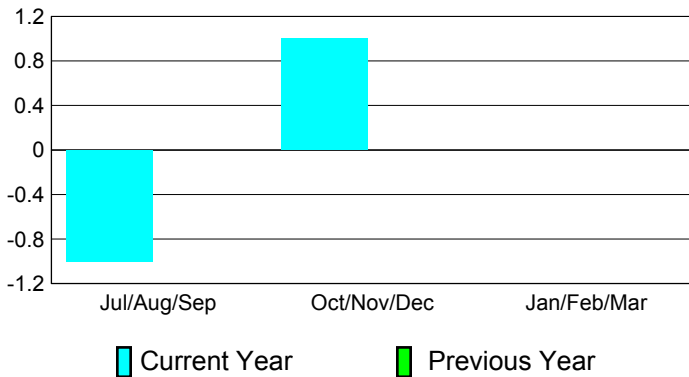

2010-2011 GMT Reports for District (or Undistricted) **District 300B2**

GMT: PEI-JEN CHEN

Location: M.D. 300 Taiwan

GMT CA: 5

CLUBS

Club Results
2010-2011

Clubs
2009-2010

Month	New Club Goal	Actual New Clubs	Actual Dropped Clubs	Gain/Loss of Clubs	Gain/Loss of Clubs
Jul/Aug/Sep	0	0	-1	-1	0
Oct/Nov/Dec	1	0	1	1	0
Jan/Feb/Mar	0	0	0	0	0
Totals	1	0	0	0	0

Club Results 2010-2011

Goal, New, Dropped, Gain/Loss

Comparison of Club Gain/Loss

Current Year Compared to the Previous Year

YTD Status Quo Clubs 2010-2011

Status Quo Clubs Compared to Status Quo Members

MEMBERSHIP