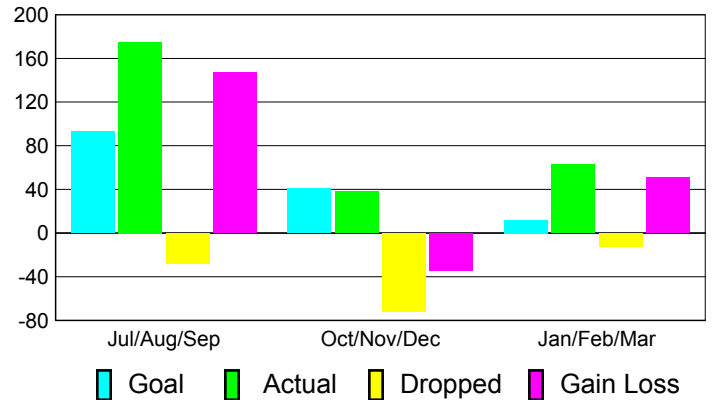

Membership Results 2010-2011

Goal, New, Dropped, Gain/Loss

Comparison of Membership Gain/Loss

Current Year Compared to the Previous Year